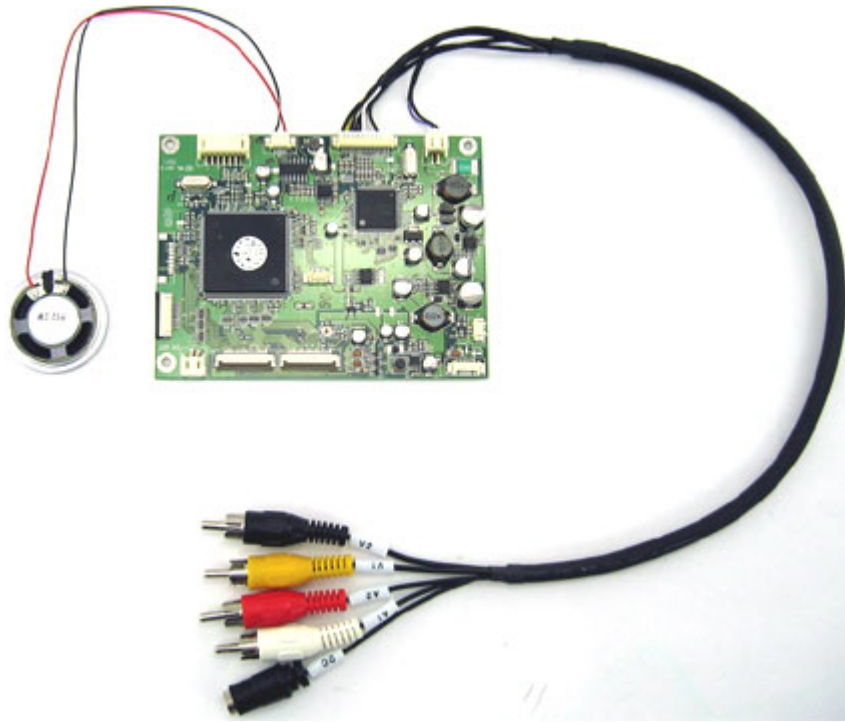

19.95 EUR
incl. 19% VAT, plus [shipping](#)

This kit adds a speaker and an additional Video input with automatic switching (signal detection) to your CTF Open-Frame TFT display.

Compatible with all CTF-Open-Frame TFT displays (except CTF1210-M)

Scope of supply :

- Speaker
- 2x cable set (there are 2 different model revisions)